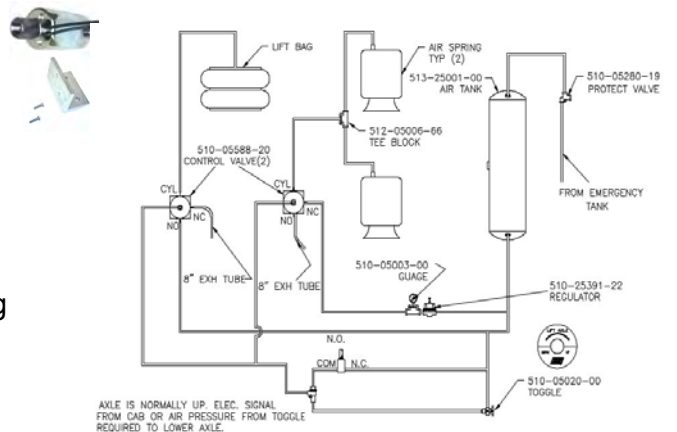

### 099-30819-03 STANDARD PLUMBING KIT

510-05588-20	2	Pilot Valves
510-15320-19	1	2 way Check Valve
510-05020-00	1	Ball Valve
512-05006-66	3	T-Block 3/8" npt
511-99607-00	40ft	3/8" Green Tubing
567-01213-00	1	Legend Plate

### 099-30819-04 CAB KIT (Add To 099-30819-03 for cab connection)

510-05024-16	1	1/2" Female Coupler
510-05025-16	1	1/2" Male Coupler
512-05212-06	1	Bulkhead Coupler

### 099-30819-05 ELECTRIC KIT (Add To 099-30819-03 for Elect Control)

510-25023-01	1	Electric Over Air Solenoid
020-10130-00	1	Solenoid Mounting Plate
536-05021-00	30ft	2 Conductor Wire
536-05001-00	2	Blue Wire Butt Connector
536-05621-00	1	4 Way Receptacle
536-05014-03	1	4ft 1/4" Heat Shrink Tubing