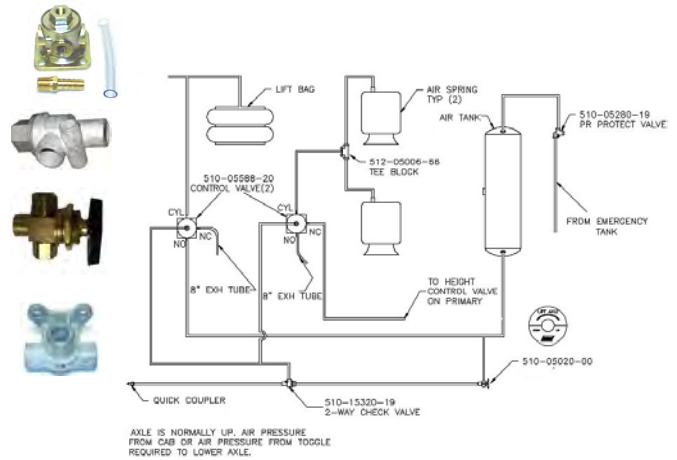

## TRAILER LIFT AXLE PLUMBING

### 099-30819-03 STANDARD PLUMBING KIT

510-05588-20	2	Pilot Valves
510-15320-19	1	2 way Check Valve
510-05020-00	1	Ball Valve
512-05006-66	3	T-Block 3/8" npt
511-99607-00	40ft	3/8" Green Tubing
567-01213-00	1	Legend Plate

### 099-30819-04 CAB KIT (Add To 099-30819-03 for cab connection)

510-05024-16	1	1/2" Female Coupler
510-05025-16	1	1/2" Male Coupler
512-05212-06	1	Bulkhead Coupler

### 099-30819-05 ELECTRIC KIT (Add To 099-30819-03 for Elect Control)

510-25023-01	1	Electric Over Air Solenoid
020-10130-00	1	Solenoid Mounting Plate
536-05021-00	30ft	2 Conductor Wire
536-05001-00	2	Blue Wire Butt Connector
536-05621-00	1	4 Way Receptacle
536-05014-03	1	4ft 1/4" Heat Shrink Tubing